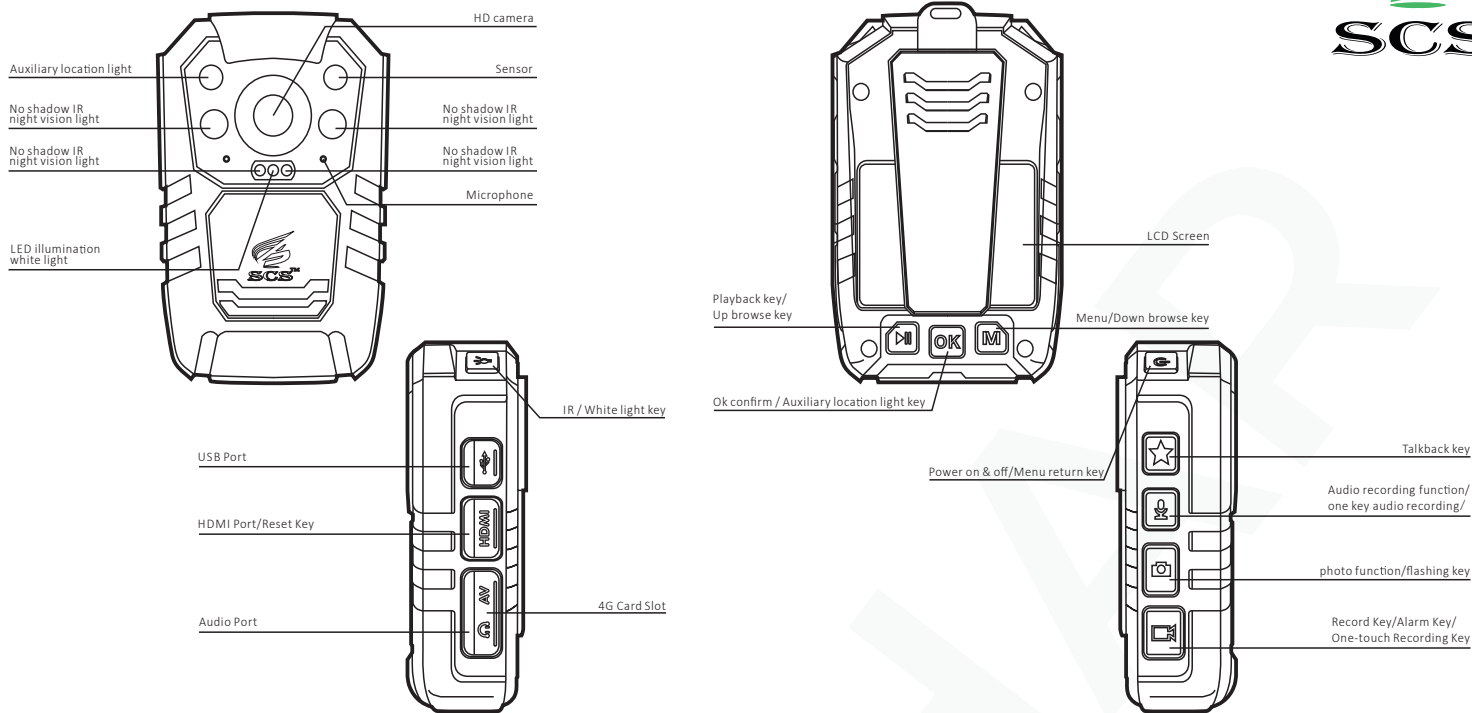

Key Function