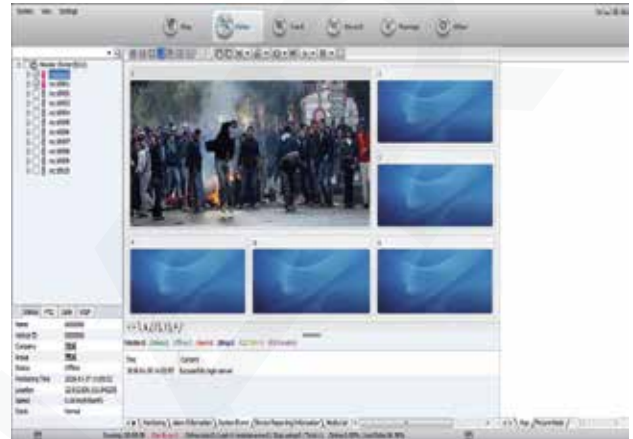

# LIVE STREAM CAMERA MANAGEMENT SYSTEM

Sanchar CMSV6 is a video management system, which is an integral component of a security camera system that in general:

- Collects video from cameras and other sources
- Records / stores that video to a storage device
- Provides a password controlled interface to both view the live video, and access recorded video