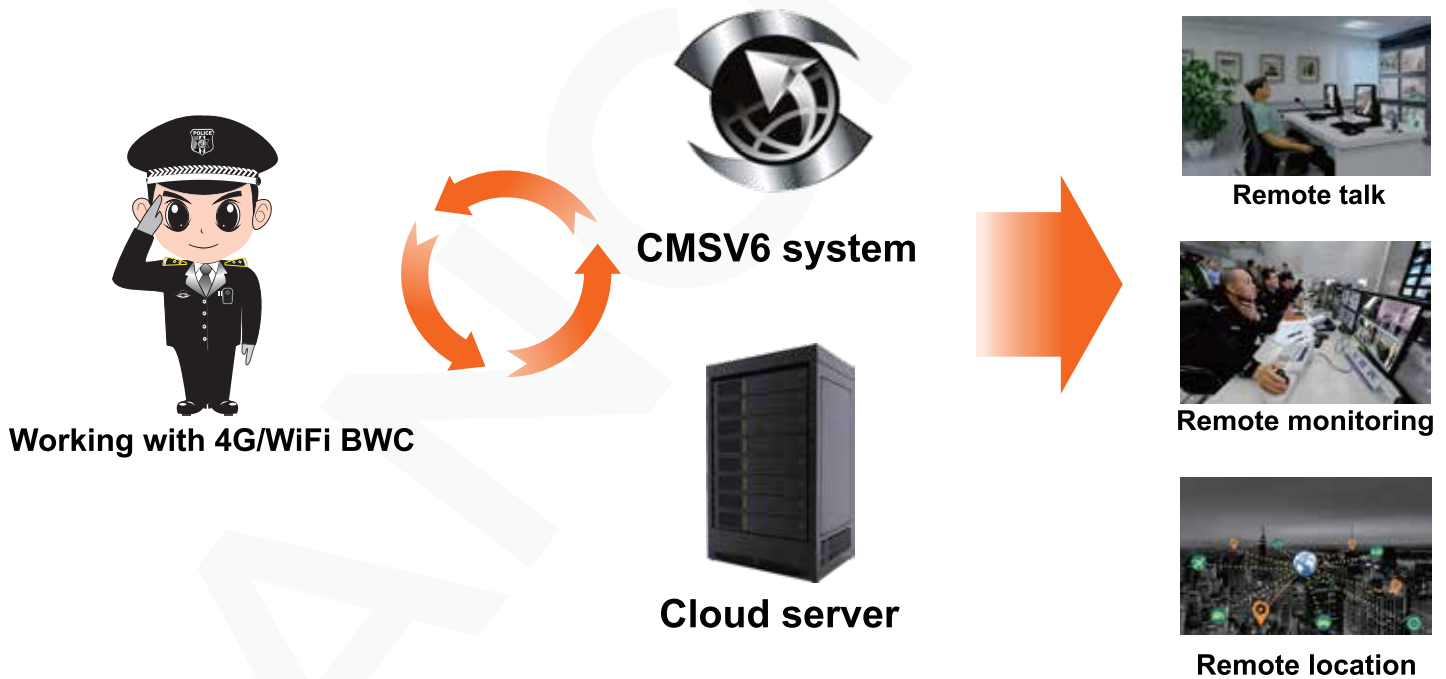

# LIVE STREAM CAMERA MANAGEMENT SYSTEM

Sanchar CMSV6 is a video management system, which is an integral component of a security camera system that in general:

- Collects video from cameras and other sources
- Records / stores that video to a storage device
- Provides a password controlled interface to both view the live video, and access recorded video

## Live Stream System Diagrammatization